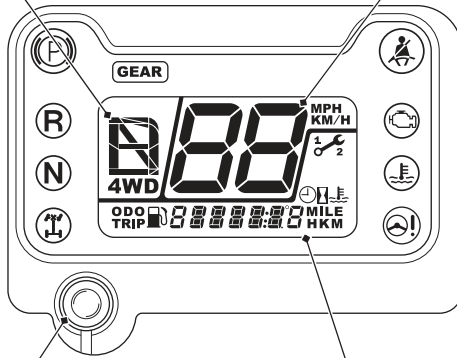

Indicators & Displays

Multi-function Display

The multi-function display consists of the following function displays:

- Speedometer display
- Odometer display
- Gear position display

gear position display

speedometer display

mode switch

odometer display