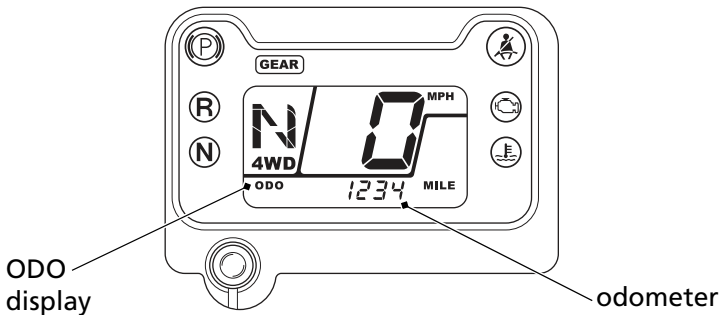

Indicators & Displays

Odometer

The odometer shows the total miles or kilometers ridden with the ODO display. The odometer locks at 999,999 when the readout exceeds 999,999.

Tripmeter

The tripmeter shows the number of miles or kilometers ridden with the TRIP display, since you last reset the tripmeter. The tripmeter returns to 0 when the readout exceeds 999.9.

To reset the tripmeter, press and hold the mode switch with the display in the tripmeter mode.