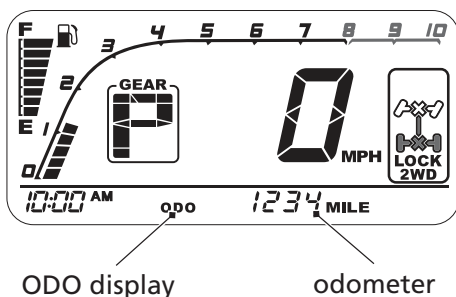

Indicators & Displays

Odometer

The odometer shows the total miles or kilometers ridden with the ODO display. The odometer locks at 999,999 when the readout exceeds 999,999.

Tripmeter

The tripmeter shows the number of miles or kilometers ridden with the TRIP display, since you last reset the tripmeter. The tripmeter returns to 0.0 when the readout exceeds 999.9.

To reset the tripmeter, press and hold the SEL/SET switch with the display in the tripmeter mode.