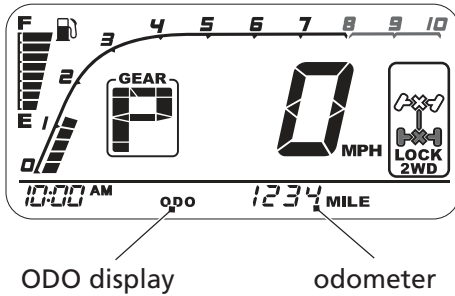

# Indicators & Displays

---

## Odometer

The odometer shows the total miles or kilometers ridden with the ODO display. The odometer locks at 999,999 when the readout exceeds 999,999.

## Tripmeter

The tripmeter shows the number of miles or kilometers ridden with the TRIP display, since you last reset the tripmeter. The tripmeter returns to 0.0 when the readout exceeds 999.9.

To reset the tripmeter, press and hold the SEL/SET switch with the display in the tripmeter mode.