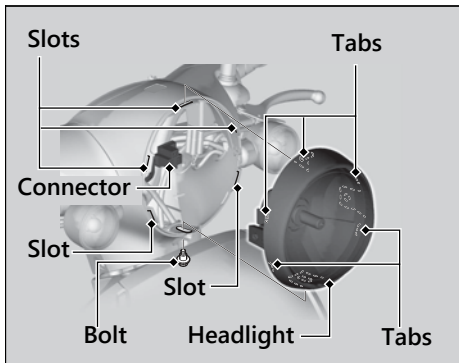

Headlight Bulb

1. Remove the bolt from the headlight case.
2. Remove the tabs from the slots by gently pulling the lower end of the headlight forward and remove the headlight.
3. Disconnect the connector.