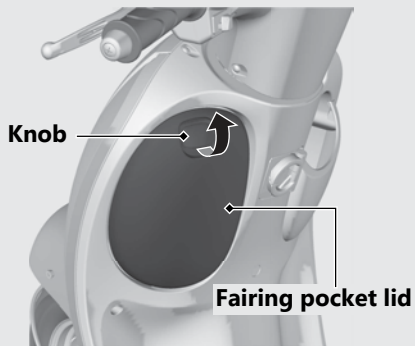

Storage Equipment *(Continued)*

Fairing Pocket

Open

Pull the knob up, then open the fairing pocket lid.

Close

Close the fairing pocket lid.

Never exceed the maximum weight limit.

Maximum Weight: 1 lb (0.5 kg)

- ▶ Do not store valuables or fragile articles. Especially the fairing pocket, it does not lock.