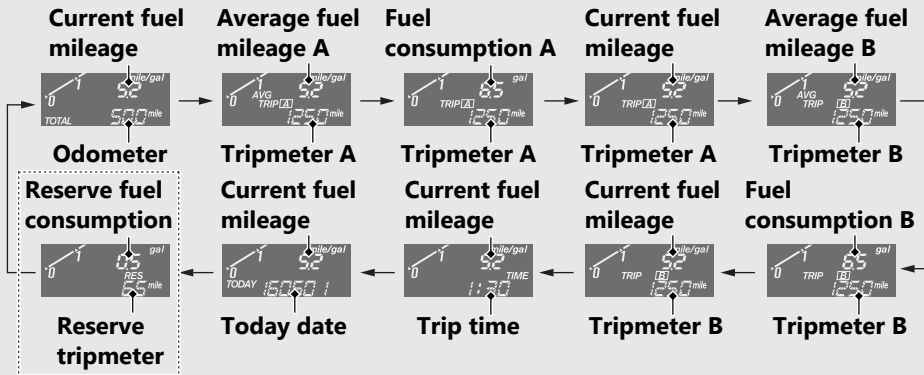

Total/Fuel mileage display

The total/fuel mileage display shows the odometer, tripmeter, fuel mileage, and other information.

Press the SEL button to change the display.

Only in reserve fuel mode*

* Reserve fuel mode: When the 1st (E) segment of the fuel gauge flashes, the reserve tripmeter display and reserve fuel consumption display can be selected.