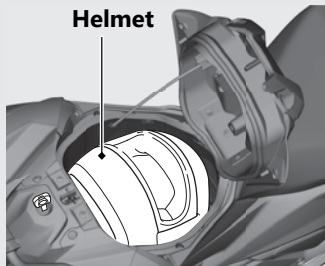

A helmet can be stored in the luggage box.  
Set in the front of the helmet upward.

- ▶ Some helmets may not fit in the compartment due to their size or design.

**| Opening the luggage box. ➡ P.70**

### **Luggage Box Lid**

Never exceed the maximum weight limit.

**Maximum Weight: 4.5 lb (2.0 kg)**