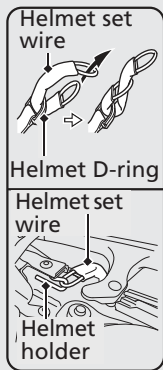

Storage Equipment *(Continued)*

Helmet holder

The helmet holder is located under the rear seat.

A helmet set wire is in the tool kit.

u Use the helmet holder only when parked.

Opening the rear seat. (P63)

3 WARNING

Riding with a helmet attached to the holder can interfere with the rear wheel or suspension and could cause a crash in which you can be seriously hurt or killed.

Use the helmet holder only while parked. Do not ride with a helmet secured by the holder.