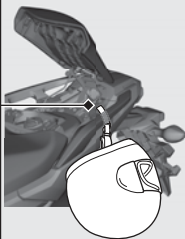

Storage Equipment *(Continued)*

Helmet holder

The helmet holder is located under the rear seat.

A helmet set wire is in the tool kit.

u Use the helmet holder only when parked.

Opening the rear seat. (P63)

3 WARNING

Riding with a helmet attached to the holder can interfere with the rear wheel or suspension and could cause a crash in which you can be seriously hurt or killed.

Use the helmet holder only while parked. Do not ride with a helmet secured by the holder.