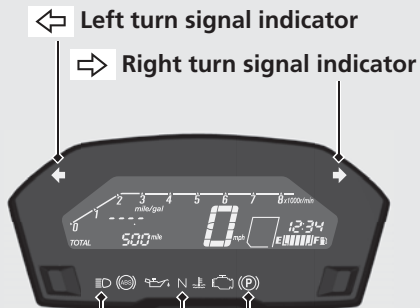

Indicators *(Continued)*

← Left turn signal indicator

→ Right turn signal indicator

☰ High beam indicator

(P) **Parking brake indicator**
NC700XD NC750XD

Lights as a reminder that you have not released the parking brake lever.

N **Neutral indicator**

Comes on when the transmission is in Neutral.