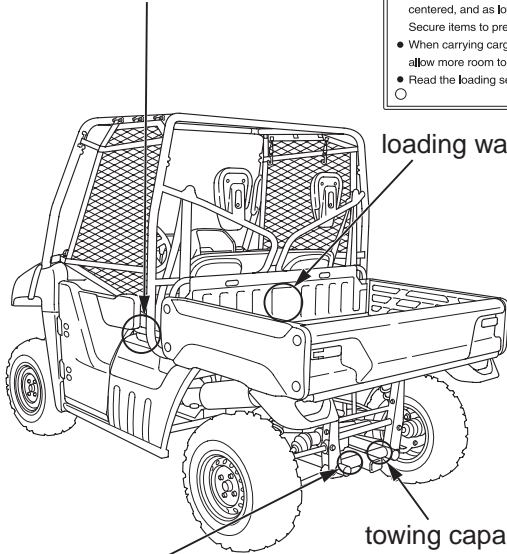

Safety Labels

 WARNING	Tire Information
Driving with improper tire pressure or overly worn or damaged tires can cause loss of control and result in serious injury or death.	<ul style="list-style-type: none">● Cold tire pressure Front : 10psi (70kPa) Rear : 18psi (120kPa)● Maximum weight capacity: 1690lbs. (767kg) (Including weight of cargo, occupants, accessories, and trailer tongue load)

tire warning & tire information

 WARNING
● Serious injury or death can result if you ignore the following.
● Never carry passengers in the cargo bed.
● Maximum load (1000 lbs/454 kg). Do not exceed the maximum load.
● Keep all cargo inside the bed and as far forward, centered, and as low as possible. Secure items to prevent shifting.
● When carrying cargo, reduce speed and allow more room to turn and stop.
● Read the loading section in the owner's manual.