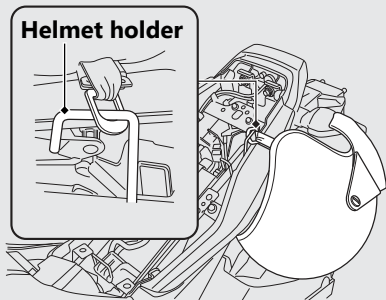

Storage Equipment

The Helmet holder is located under the seat.

► Use the helmet holder only when parked.

Removing the Seat ➔ P.56

Document bag is located underside of the seat by the rubber strap.

Canada only Tool kit is located under the seat by the rubber strap.

⚠ WARNING

Riding with a helmet attached to the holder can interfere with the rear wheel or suspension and could cause a crash in which you can be seriously hurt or killed.

Use the helmet holder only while parked. Do not ride with a helmet secured by the holder.