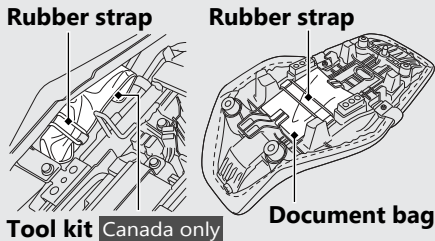

Storage Equipment

The Helmet holder is located under the seat.

► Use the helmet holder only when parked.

Removing the Seat ➔ P.56

Document bag is located underside of the seat by the rubber strap.

Canada only Tool kit is located under the seat by the rubber strap.

⚠ WARNING

Riding with a helmet attached to the holder can interfere with the rear wheel or suspension and could cause a crash in which you can be seriously hurt or killed.

Use the helmet holder only while parked. Do not ride with a helmet secured by the holder.