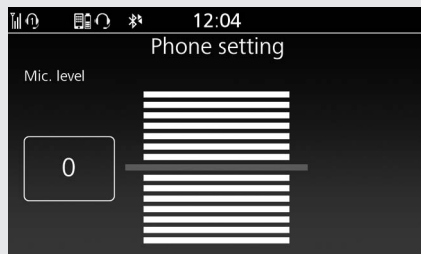

Mic. Level

Adjusts the microphone volume.

- 1 Select [Mic. level], and then press  or **ENT** switch.
- 2 Rotate  or press  /  on the 4-way key switch to select your preferred level.
- 3 Return to the previous screen or the Home screen.  **P.24**

Available setting range: Level -7 to +7

Default: Level 0