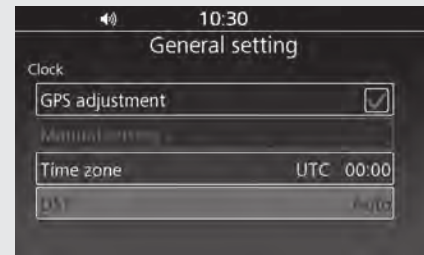

1. 1 Select [DST], and then press or **ENT** switch.
2. 2 Rotate or press ▲ / ▼ on the 4-way key switch to select [Auto], ON (enable) or OFF (disable), and then press or **ENT** switch to set your selection.
3. 3 Return to the previous screen or the Home screen. P.24