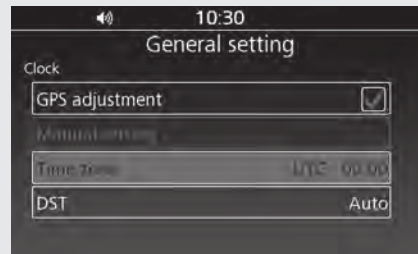

- 5 Rotate  or press ▲ / ▼ on the 4-way key switch until the desired hour is displayed. Move  or press ► on the 4-way key switch to set the hour. The selection move to the minute section.
- 6 Rotate  or press ▲ / ▼ on the 4-way key switch until the desired minute is displayed. Move  on the 4-way key switch to set the minute.
- 7 Return to the previous screen or the Home screen.  P.24

Quick setting: Move  /  and hold, or press and hold ▲ / ▼ on the 4-way key switch until the desired number appears.

The clock setting is 24-hour indication, but the clock display is 12-hour indication. The call history is 24-hours indication.

The clock will be reset to 12:00 when the battery is reconnected.

Time Zone

Selects the offset of local time from UTC (Coordinated Universal Time). This function is disabled when [Manual setting] is selected. If you are in an area outside the range of the navigation map, [Auto] is disabled. When no GPS Signal such as in tunnel will also disable [Auto].