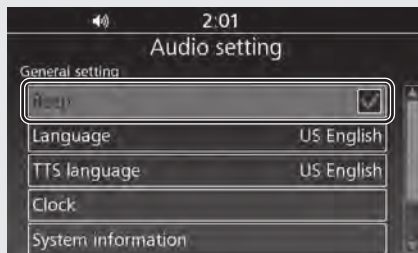

General Setting

Configures system settings.

Rotate , or press  /  on the 4-way key switch to select a setting menu.

Press  or **[ENT]** switch to set your selection.

The general settings contain the following:

- [Beep]  P.77
- [Language]  P.77
- [TTS Language]  P.78
- [Clock]  P.78
- [System Information]  P.80
- [Apple CarPlay/iPod]  P.80
- [System Reset]  P.80
- [Restore Apple CarPlay Settings]  P.81

Beep

Enables/disables the beep sound when operating keys.

Default: On (selected)

Language

Changes the system language.

- 1 Select [Language], and then press  or **[ENT]** switch.
- 2 Rotate , or press  /  on the 4-way key switch to select the display language that you want to use on the screen, and then press  or **[ENT]** switch to set your selection.
- 3 Return to the previous screen or the Home screen.  P.24