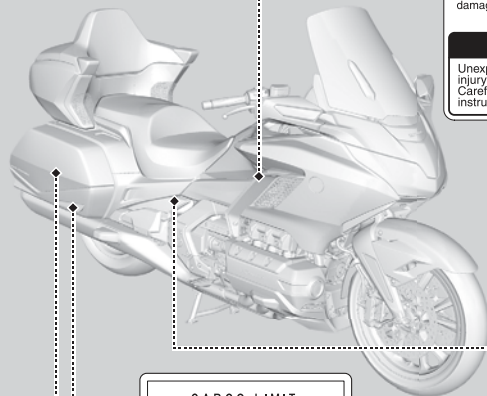

CARGO LIMIT

2.0kg / 4.5lbs

CARGO LIMIT

9.0kg / 20.0lbs

GL1800DA

[EQUIPPED WITH AIRBAGS]

▲ WARNING

GL1800/D

Cargo Limit

3.0kg / 6.6lbs