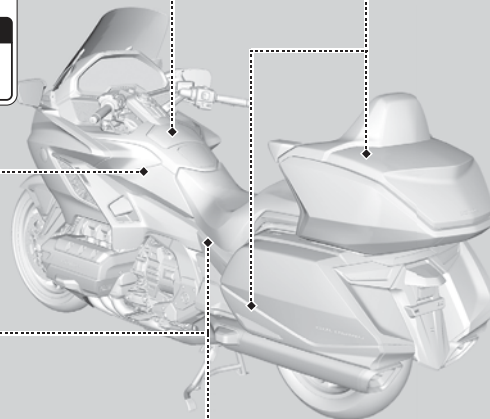

CARGO LIMIT

9.0kg / 20.0lbs

GL1800/D

TIRE INFORMATION

Cold tire pressures		kPa	kgf/cm²	psi
Up to maximum weight capacity	Front	250	2.50	36
	Rear	260	2.60	41
Up to 90kg(200lbs) load	Front	250	2.50	36
	Rear	260	2.60	41
Tire size	Front	180/55R16M/C 65H		
	Rear	200/55R16M/C 77H		
Min. recommend	Front	1.5mm(0.06in.)		
tire center tread depth,	Rear	2.0mm(0.08in.)		
Maximum weight capacity		192kg(423lbs)		

Read owner's manual.

GL1800DA

TIRE INFORMATION

Cold tire pressures		kPa	kgf/cm²	psi
Up to maximum weight capacity	Front	250	2.50	36
	Rear	260	2.60	41
Up to 90kg(200lbs) load	Front	250	2.50	36
	Rear	260	2.60	41
Tire size	Front	180/55R16M/C 65H		
	Rear	200/55R16M/C 77H		
Min. recommend	Front	1.5mm(0.06in.)		
tire center tread depth,	Rear	2.0mm(0.08in.)		
Maximum weight capacity		189kg(417lbs)		

Read owner's manual.

GL1800DA

▲ WARNING