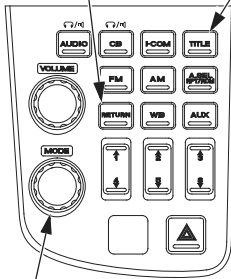

iPod[®]/USB Flash Drive

(Models not equipped with Navigation System)

RETURN button TITLE button

MODE knob/button

(Models equipped with Navigation System)

TITLE/RETURN button

MODE knob/button

You can also change or select files and folders by using TUNE/CH lever while a USB flash drive is playing files.

Push the TUNE/CH lever up to change to the next file.

Push the TUNE/CH lever down to change to the previous file.

To change the folders, push and hold the TUNE/CH lever up or down.

(Models not equipped with Navigation System)

TUNE/CH lever

(Models equipped with Navigation System)

TUNE/CH lever