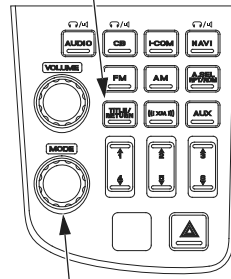

iPod[®]/USB Flash Drive

(Models not equipped with Navigation System)

RETURN button TITLE button

MODE knob/button

(Models equipped with Navigation System)

TITLE/RETURN button

MODE knob/button

You can also change or select files and folders by using TUNE/CH lever while a USB flash drive is playing files.

Push the TUNE/CH lever up to change to the next file.

Push the TUNE/CH lever down to change to the previous file.

To change the folders, push and hold the TUNE/CH lever up or down.

(Models not equipped with Navigation System)

TUNE/CH lever

(Models equipped with Navigation System)

TUNE/CH lever