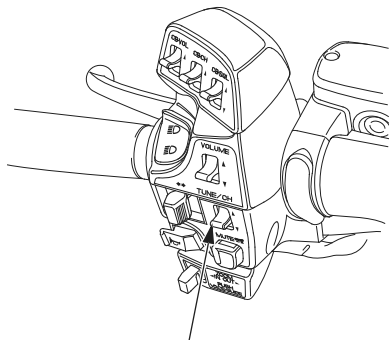

Push the TUNE/CH lever up to change to the next file.

Push the TUNE/CH lever down to change to the previous file.

To change the folders, push and hold the TUNE/CH lever up or down.

(Models not equipped with Navigation System)

TUNE/CH lever

(Models equipped with Navigation System)

TUNE/CH lever