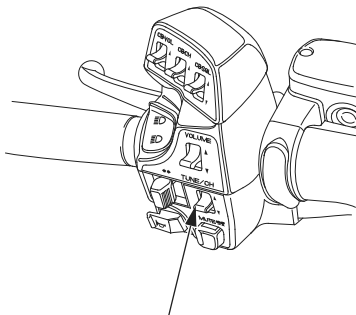

iPod[®]/USB Flash Drive

(Models not equipped with Navigation System)

RETURN button TITLE button

MODE knob/button

(Models equipped with Navigation System)

TITLE/RETURN button

MODE knob/button

You can also change or select files and folders by using TUNE/CH lever while a USB flash drive is playing files.

Push the TUNE/CH lever up to change to the next file.

Push the TUNE/CH lever down to change to the previous file.

To change the folders, push and hold the TUNE/CH lever up or down.

(Models not equipped with Navigation System)

TUNE/CH lever

(Models equipped with Navigation System)

TUNE/CH lever