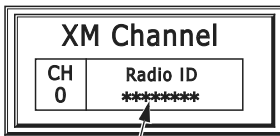

XM[®] Radio (USA only)

To get your Radio ID number, push the TUNE/CH lever until CH 0 appears in the display under channel mode (Display channel 0 at only ALL Category search mode) (page 123) or choose Menu screen on the Setup/info menu, highlight XM[®] Info and press ENT.