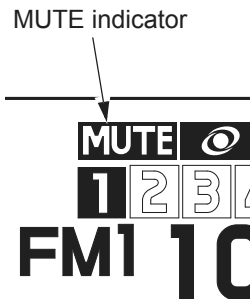

(Models not equipped with Navigation System)