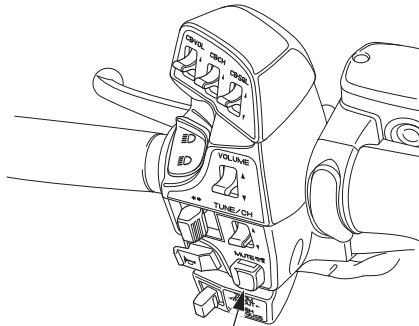

Muting

To mute the audio and navi volume – push the MUTE button.

The display will indicate “MUTE”.

To restore the original volume – push the MUTE button again to restore the original volume.

LEFT HANDLEBAR

MUTE button

(Models not equipped with Navigation System)

(Models equipped with Navigation System)