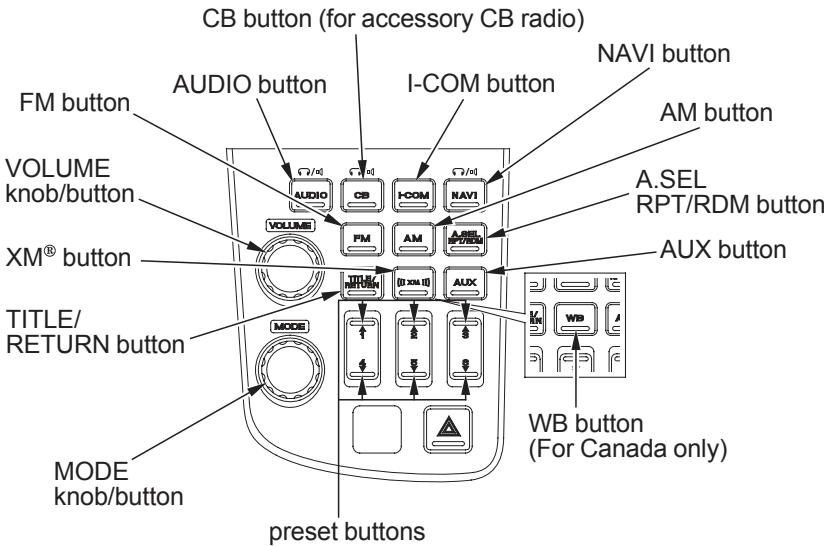

Audio Systems

(Models equipped with Navigation System)

LEFT HANDLEBAR

The CB lever and button function when the Honda accessory CB radio is installed. For CB operating instructions, refer to the accessory manual.

For navigation system operating instructions, refer to the Navigation System Manual.