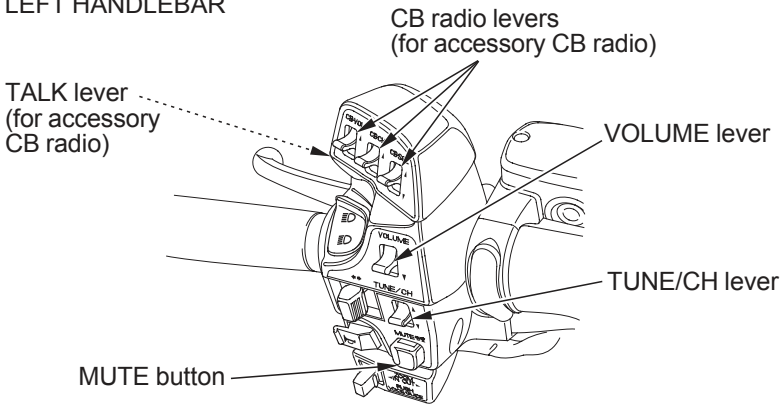

Audio Systems

(Models equipped with Navigation System)

LEFT HANDLEBAR

The CB lever and button function when the Honda accessory CB radio is installed. For CB operating instructions, refer to the accessory manual.