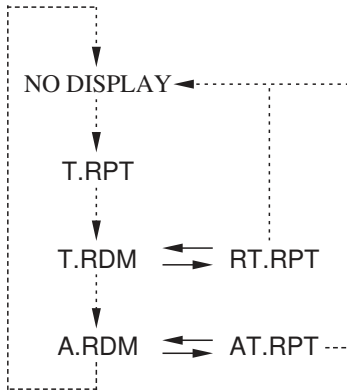

# iPod®/USB Flash Drive

You can select repeat and random play modes when playing a file.

## To select a play mode

Push the A.SEL RPT/RDM button until the desired play mode is displayed. The display changes as follows each time the A.SEL RPT/RDM button is pushed.

Push the A.SEL RPT/RDM button: .....>

Push and hold the A.SEL RPT/RDM button: ——>

## Play Mode Menu Items

MODE	Function
T.RPT	Repeats the current track.
T.RDM	Plays all available files in a selected list (playlists, artists, albums or songs) in random order.
A.RDM	Plays all available albums in random order.
RT.RPT	Repeats current file in T.RDM play mode.
AT.RPT	Repeats current file in A.RDM play mode.