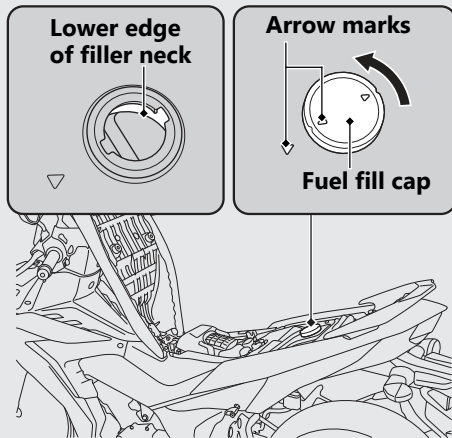

Refuelling

Fuel type: Unleaded petrol only

Fuel octane number: Your vehicle is designed to use Research Octane Number (RON) 88 or higher.

Tank capacity: 4.5 L (1.19 US gal, 0.99 Imp gal)

Refuelling and Fuel Guidelines P.11

Opening the Fuel Fill Cap

- 1 Open the seat.  P.29
- 2 Turn the fuel fill cap counterclockwise until it stops and remove the cap.

Do not fill with fuel above the lower edge of the filler neck.