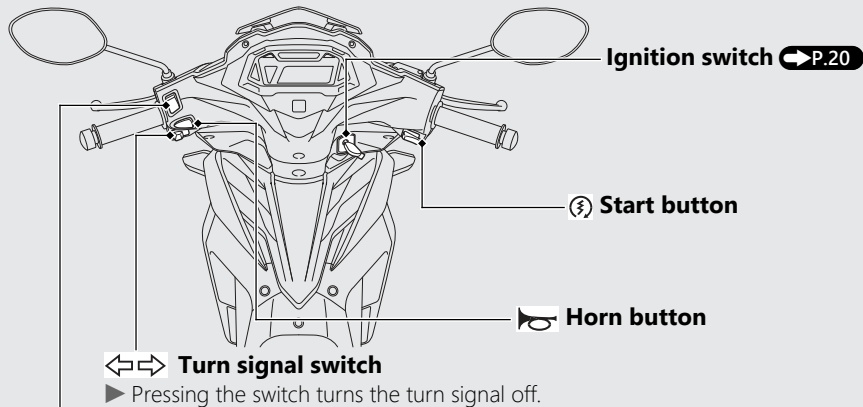

Switches

Headlight dimmer switch

-  : High beam
-  : Low beam