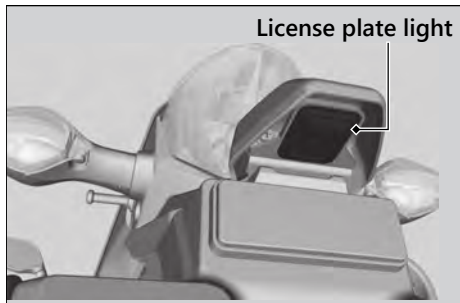

## License Plate Light

The license plate light use a LED.  
If there is a LED which is not turned on, see  
your dealer for this servicing.