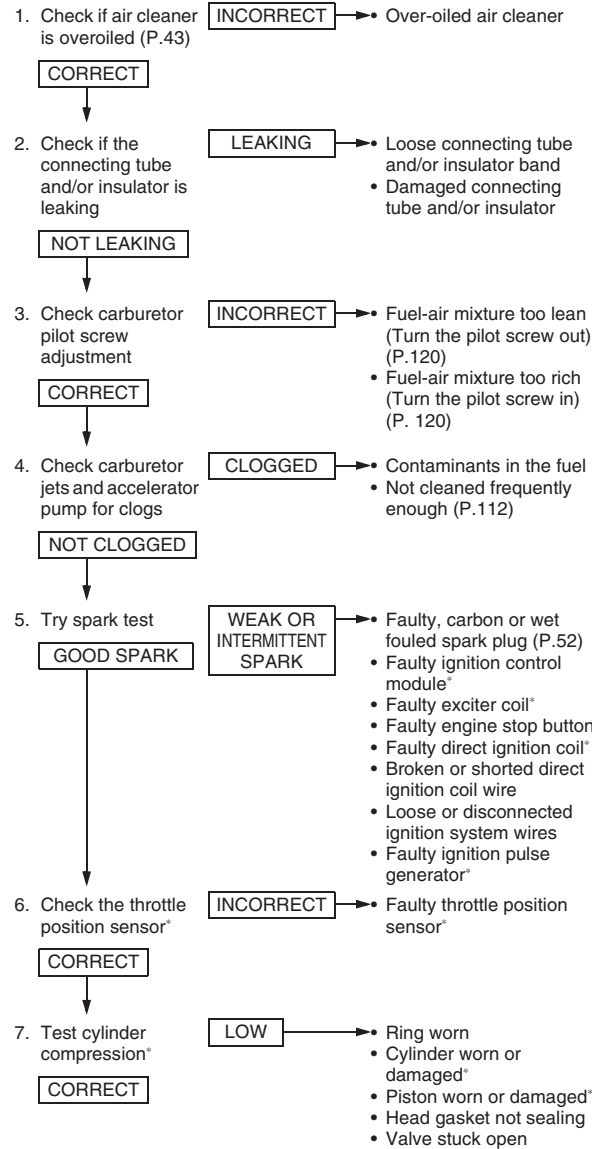

The items that are serviceable using this Manual are followed by the page number reference in parenthesis. The items that require use of the Honda Service Manual are followed by an asterisk (*).

ENGINE DOES NOT START OR IS HARD TO START

CHECK POSSIBLE CAUSES

POOR PERFORMANCE AT LOW AND UNSTABLE IDLE SPEED

CHECK POSSIBLE CAUSES

POOR PERFORMANCE AT HIGH SPEED

CHECK POSSIBLE CAUSES