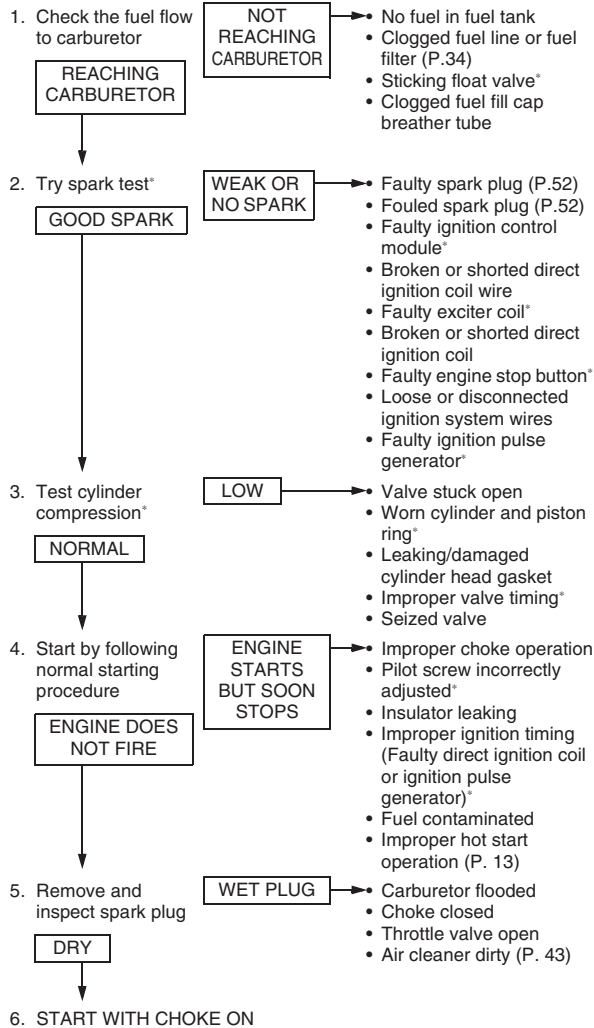

The items that are serviceable using this Manual are followed by the page number reference in parenthesis. The items that require use of the Honda Service Manual are followed by an asterisk (*).

ENGINE DOES NOT START OR IS HARD TO START

CHECK POSSIBLE CAUSES

POOR PERFORMANCE AT LOW AND UNSTABLE IDLE SPEED

CHECK POSSIBLE CAUSES

POOR PERFORMANCE AT HIGH SPEED

CHECK POSSIBLE CAUSES