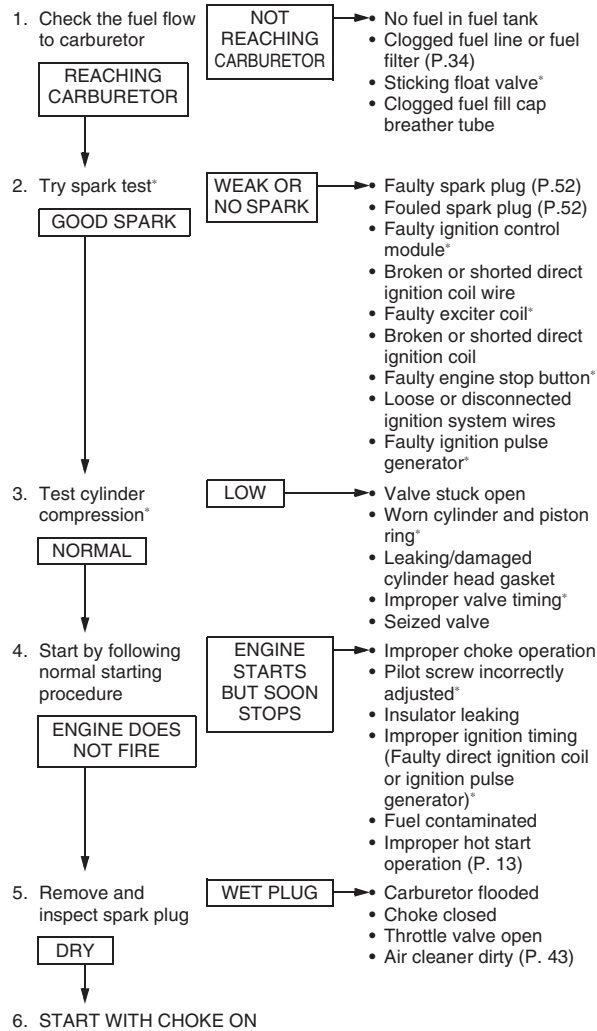

The items that are serviceable using this Manual are followed by the page number reference in parenthesis. The items that require use of the Honda Service Manual are followed by an asterisk (*).

ENGINE DOES NOT START OR IS HARD TO START

CHECK POSSIBLE CAUSES

POOR PERFORMANCE AT LOW AND UNSTABLE IDLE SPEED

CHECK POSSIBLE CAUSES

POOR PERFORMANCE AT HIGH SPEED

CHECK POSSIBLE CAUSES