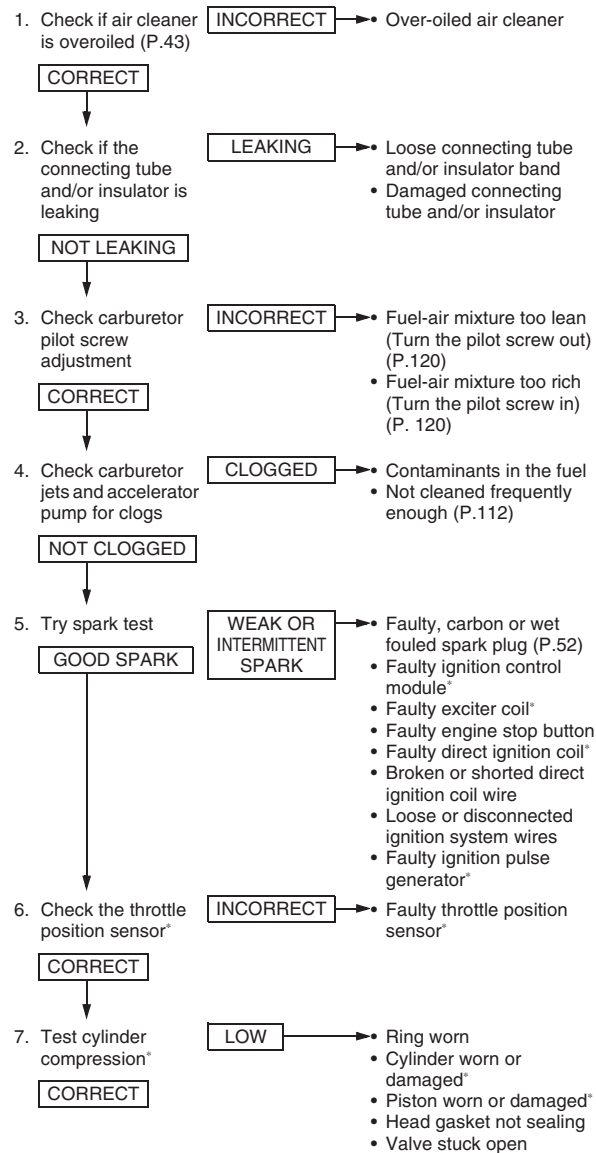

The items that are serviceable using this Manual are followed by the page number reference in parenthesis. The items that require use of the Honda Service Manual are followed by an asterisk (*).

ENGINE DOES NOT START OR IS HARD TO START

CHECK POSSIBLE CAUSES

POOR PERFORMANCE AT LOW AND UNSTABLE IDLE SPEED

CHECK POSSIBLE CAUSES

POOR PERFORMANCE AT HIGH SPEED

CHECK POSSIBLE CAUSES