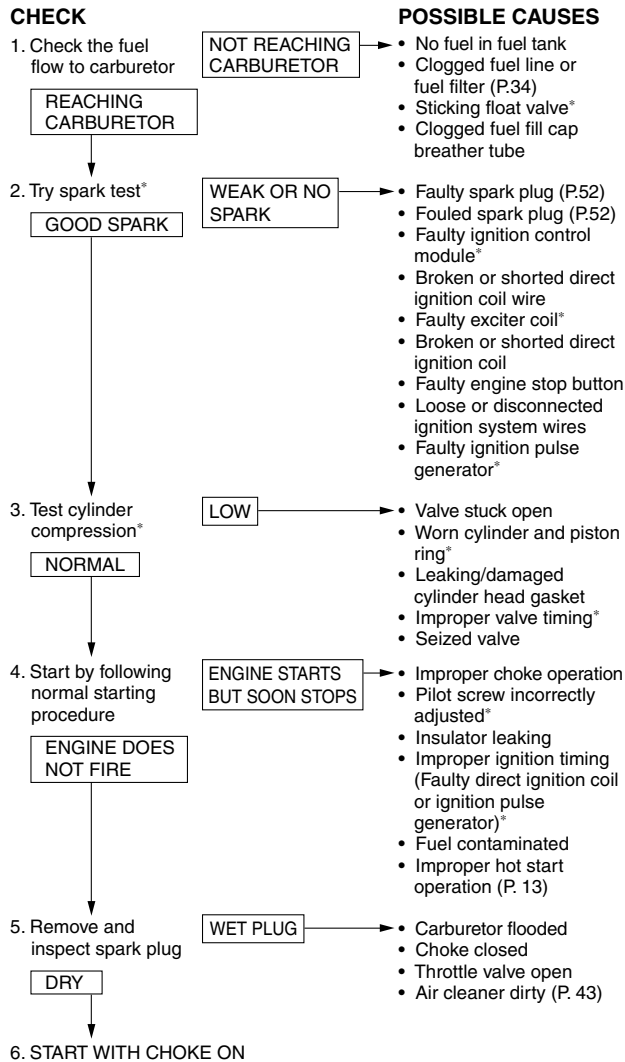

The items that are serviceable using this Manual are followed by the page number reference in parenthesis. The items that require use of the Honda Service Manual are followed by an asterisk (*).

ENGINE DOES NOT START OR IS HARD TO START

POOR PERFORMANCE AT LOW AND UNSTABLE IDLE SPEED

POOR PERFORMANCE AT HIGH SPEED