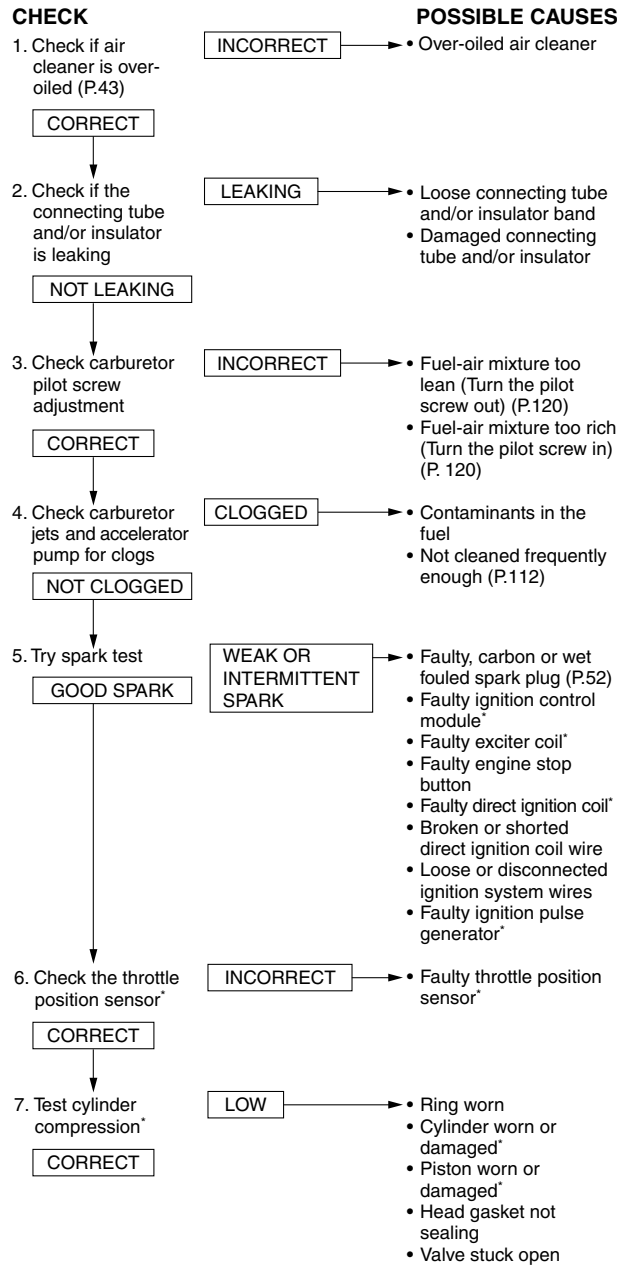

The items that are serviceable using this Manual are followed by the page number reference in parenthesis. The items that require use of the Honda Service Manual are followed by an asterisk (*).

ENGINE DOES NOT START OR IS HARD TO START

POOR PERFORMANCE AT LOW AND UNSTABLE IDLE SPEED

POOR PERFORMANCE AT HIGH SPEED