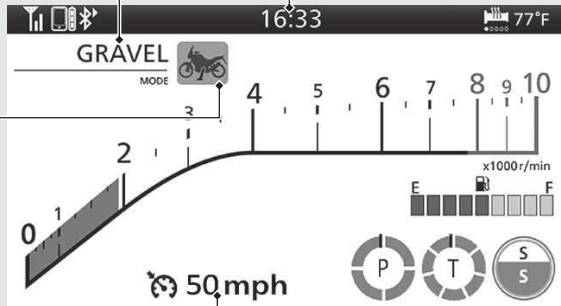

## Bronze image display

**Clock (12-hour or 24-hour display)**

To set the clock:  P.87

**Riding mode display**

 P.137

**Side stand indicator**

 P.64

**Cruise Control Set Speed**

The speed set for cruise control is displayed.

**Cruise Control:**  P.210