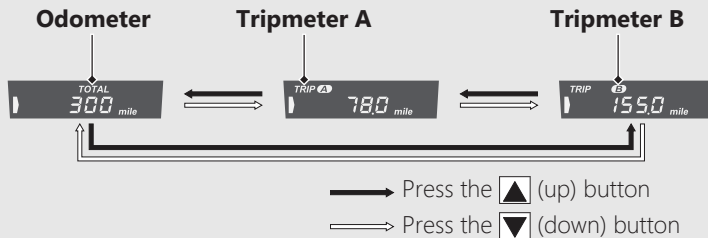

Instruments *(Continued)*

Odometer [TOTAL] & Tripmeter [TRIP A/B] display

The ▲ (up) or the ▼ (down) button selects the odometer, the tripmeter A and tripmeter B when this display is selected.

Odometer

Total distance ridden. When "-----" is displayed, go to your dealer for service.

Tripmeter A/B

Distance ridden since tripmeter was reset.

When "-----." is displayed, go to your dealer for service.

To reset the tripmeter: ➡ P.37