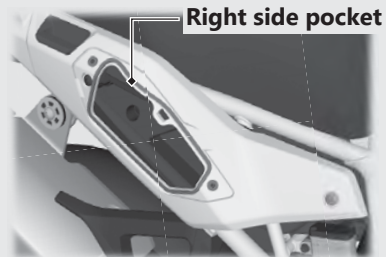

Right side pocket

CRF1000A II/D II

Never exceed the maximum weight capacity.

Maximum Weight: 1.0 lb (0.5 kg)

Removing the right side lid. ➔ P.113