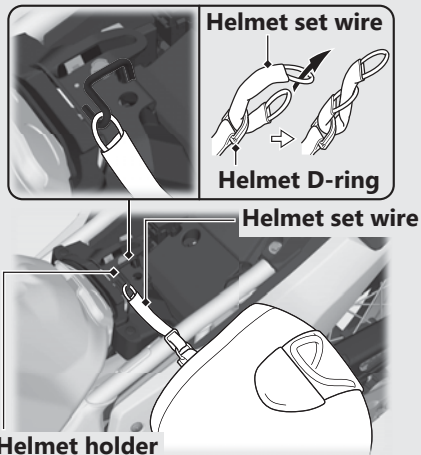

Storage Equipment

Helmet holder

A helmet holder is located under the front seat.

The helmet set wire is secured with the rear fender under the front seat. ➔P.83

u Use the helmet holder only when parked.

Removing the front seat ➔P.111

3 WARNING

Riding with a helmet attached to the holder can interfere with the rear wheel or suspension and could cause a crash in which you can be seriously hurt or killed.

Use the helmet holder only while parked. Do not ride with a helmet secured by the holder.