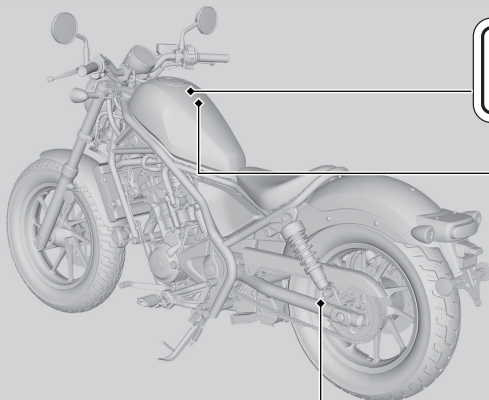

Model not equipped with Optional Passenger Seat Kit shown

For your protection, always wear your helmet while riding.
Read the owner's manual carefully.

⚠ WARNING

Improper loading can cause a crash and you may be seriously hurt or killed.
See "Load Limits and Guidelines" in your Owner's Manual for complete instructions.

| TIRE INFORMATION | | | |
|---|-------|------------------|---------------------|
| Cold tire pressures | | kPa | kgf/cm ² |
| Up to maximum weight capacity | Front | 200 | 2,00 |
| | Rear | 200 | 2,00 |
| Up to 90kg(200lbs) load | Front | 200 | 2,00 |
| | Rear | 200 | 2,00 |
| Tire size | Front | 130/90-16M/C 67H | |
| | Rear | 150/80-16M/C 71H | |
| Min. recommend tire center tread depth. | Front | 1.5mm (0.06in.) | |
| | Rear | 2,0mm (0.08in.) | |
| Maximum weight capacity | | 157 kg (346lbs) | |

DRIVE CHAIN

Keep chain adjusted and lubricated 30 mm (1 1/4 in.) Freeplay

Freeplay

Read owner's manual.