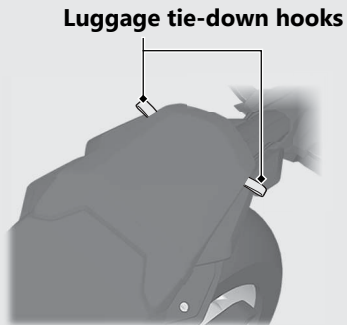

Storage Equipment *(Continued)*

Document Bag and Luggage Tie-down Hooks

The document bag and luggage tie-down hooks are located on the underside of the rear seat.

Never use the tie-down hooks to tow or lift the motorcycle.