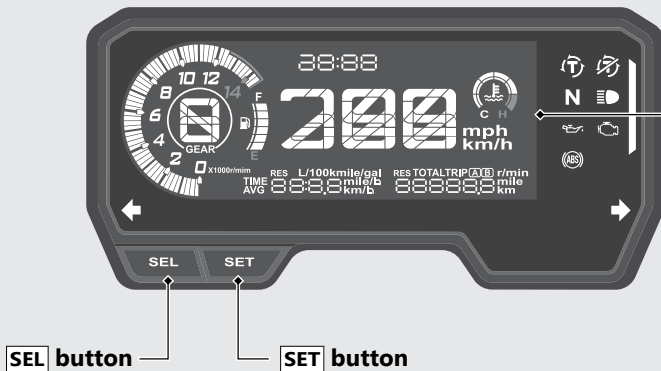

Instruments

Display Check

When the ignition switch is turned to the ON position, initial animation will show. If any part of these displays does not come on when it should, have your dealer check for problems.