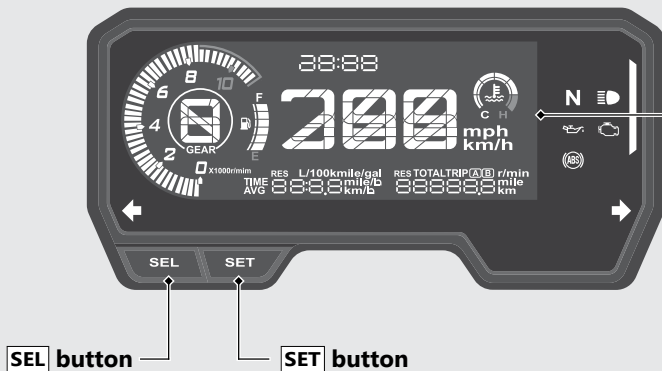

Instruments

Display Check

When the ignition switch is turned to the ON position, initial animation will show. If any part of these displays does not come on when it should, have your dealer check for problems.