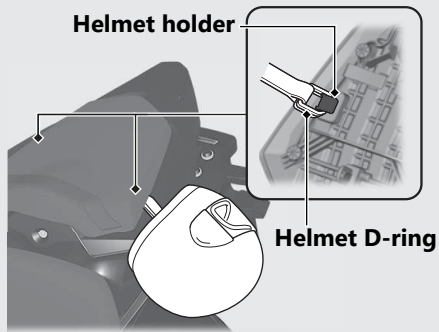

Storage Equipment

Helmet Holder

The helmet holder is located underside of the rear seat.

▶ Use the helmet holder only when parked.

Removing the Rear Seat ➔ P.81

⚠ WARNING

Riding with a helmet attached to the holder can interfere with the rear wheel or suspension and could cause a crash in which you can be seriously hurt or killed.

Use the helmet holder only while parked. Do not ride with a helmet secured by the holder.