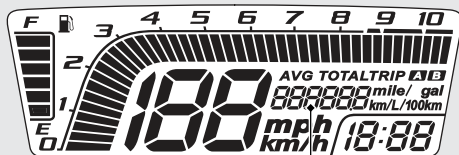

### Odometer [TOTAL] & Tripmeter [TRIP A/B] & Current fuel mileage meter & Average fuel mileage meter [AVG] & Fuel consumption meter

**SEL** button selects the odometer, tripmeter A, tripmeter B, current fuel mileage, average fuel mileage and fuel consumption.