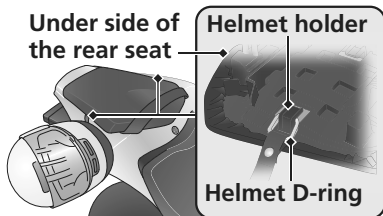

## Storage Equipment *(Continued)*

CBR1000RR/RA only

The helmet holders are located underside of the rear seat.

► Use the helmet holder only when parked.

## 3 WARNING

Riding with a helmet attached to the holder can interfere with the rear wheel or suspension and could cause a crash in which you can be seriously hurt or killed.

Use the helmet holder only while parked. Do not ride with a helmet secured by the holder.