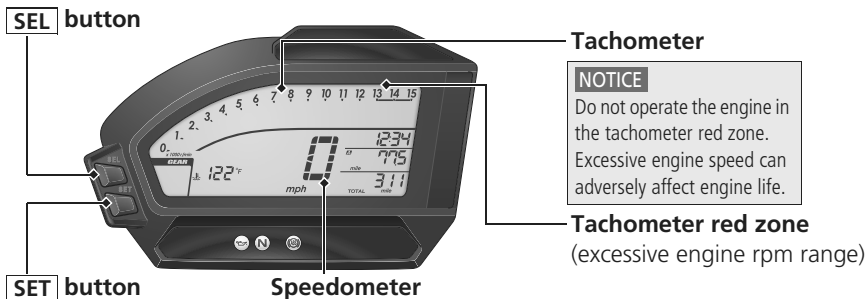

## Display Check

Alternately displays the contents of two patterns.

### Pattern 1

When the ignition switch is turned on, tachometer segment progress to maximum scale and then disappear.