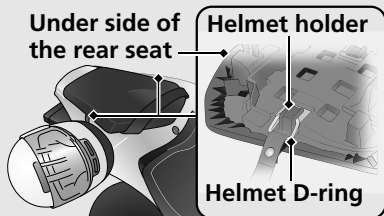

Storage Equipment *(Continued)*

CBR1000RR/RA only

The helmet holders are located underside of the rear seat.

► Use the helmet holder only when parked.

▮ **Removing the Rear Seat** ➔ P.71

⚠ WARNING

Riding with a helmet attached to the holder can interfere with the rear wheel or suspension and could cause a crash in which you can be seriously hurt or killed.

Use the helmet holder only while parked. Do not ride with a helmet secured by the holder.