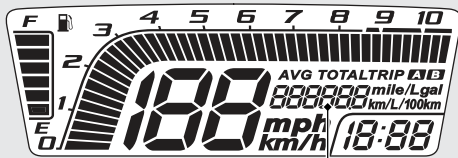

### Odometer [TOTAL] & Tripmeter [TRIP A/B] & Current fuel mileage meter & Average fuel mileage meter [AVG] & Fuel consumption meter

**[SEL]** button selects the odometer, tripmeter A, tripmeter B, current fuel mileage, average fuel mileage and fuel consumption.