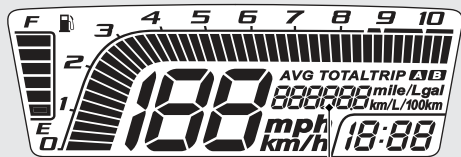

### Odometer [TOTAL] & Tripmeter [TRIP A/B] & Current fuel mileage meter & Average fuel mileage meter [AVG] & Fuel consumption meter

**[SEL]** button selects the odometer, tripmeter A, tripmeter B, current fuel mileage, average fuel mileage and fuel consumption.