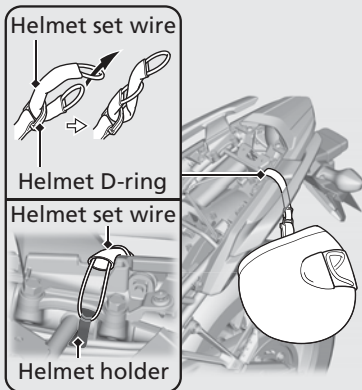

Storage Equipment

The helmet holder and helmet set wire (in the tool kit) are located under the seat.

⚠️ WARNING

Riding with a helmet attached to the holder can interfere with the rear wheel or suspension and could cause a crash in which you can be seriously hurt or killed.

Use the helmet holder only while parked. Do not ride with a helmet secured by the holder.

► Use the helmet holder only when parked.

Removing the Seat ➡ P.59