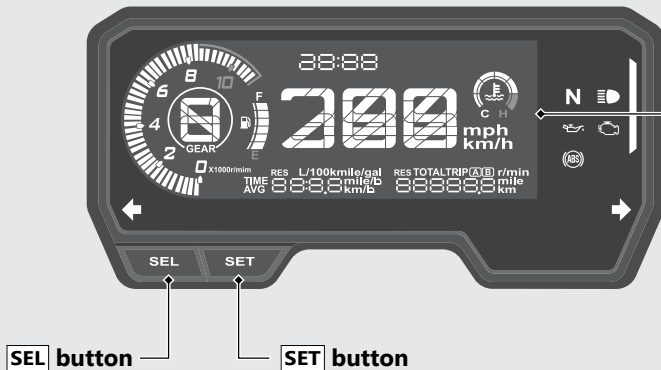

Instruments

Display Check

When the ignition switch is turned to the ON position, initial animation will show. If any part of these displays does not come on when it should, have your dealer check for problems.