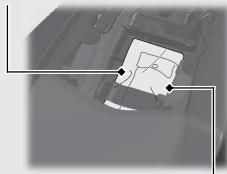

# Storage Equipment

The helmet holder, helmet set wire (in the tool kit), tool kit, and document bag are located under the rear seat.

**Helmet holder**

**Helmet set wire**

**Document bag**

**Tool kit**

## **⚠️WARNING**

Riding with a helmet attached to the holder can interfere with the rear wheel or suspension and could cause a crash in which you can be seriously hurt or killed.

Use the helmet holder only while parked. Do not ride with a helmet secured by the holder.

- ▶ Maximum Weight Limit: 6.6 lb (3.0 kg)
- ▶ Use the helmet holder only when parked.

**Removing the Rear Seat** ➔ **P.55**