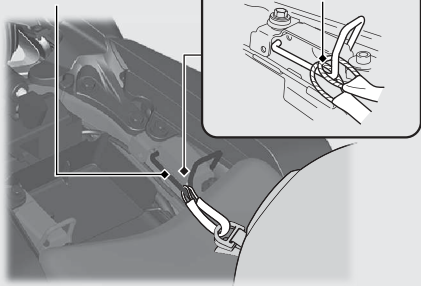

# Storage Equipment

The helmet holder, helmet set wire (in the tool kit), tool kit, and document bag are located under the rear seat.

**Helmet holder**

**Helmet set wire**

**Document bag**

**Tool kit**

## **⚠️WARNING**

Riding with a helmet attached to the holder can interfere with the rear wheel or suspension and could cause a crash in which you can be seriously hurt or killed.

Use the helmet holder only while parked. Do not ride with a helmet secured by the holder.

- ▶ Maximum Weight Limit: 6.6 lb (3.0 kg)
- ▶ Use the helmet holder only when parked.

**Removing the Rear Seat** ➔ **P.55**