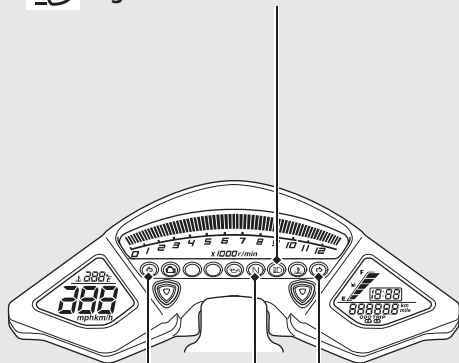

 **High beam indicator**

 **Left turn signal indicator**

 **Right turn signal indicator**

 **Neutral indicator**

Comes on when the transmission is in Neutral.