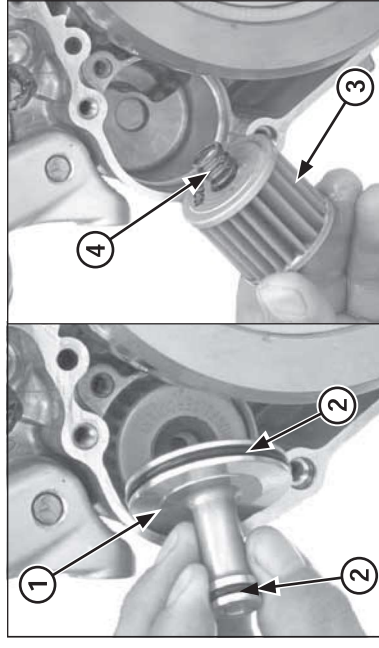

**Torque: 22 N•m (2.2 kgf•m, 16 lbf•ft)**

4. Pour recommended engine oil slowly through the oil filler hole.

Install the oil filler cap/dipstick.

- (1) BOLT
- (2) RETAINING PLATE

- (1) OIL FILTER COVER
- (2) O-RINGS
- (3) OIL FILTER
- (4) SPRING