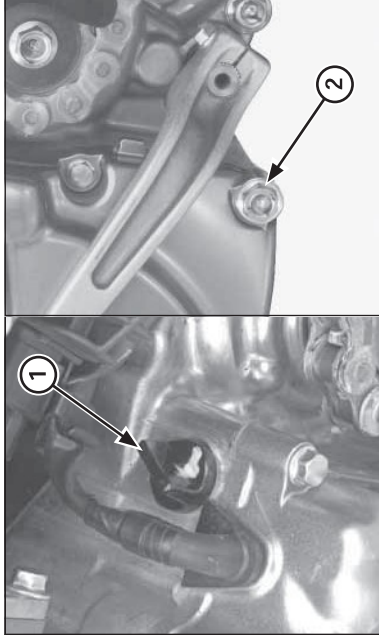

- (1) OIL FILLER CAP/DIPSTICK
- (2) DRAIN BOLT/SEALING WASHER

Oil Change

Change the engine oil with the engine warm.
Support the motorcycle with it side stand.
Remove the bolts and skid plate.

1. Remove the oil filler cap/dipstick.
2. Place an oil drain pan under the engine and remove the drain bolt on the left crankcase cover.
3. After the oil has completely drained, make sure that the sealing washer is in good condition and reinstall the drain bolt. Tighten the drain bolt to the specified torque.

Torque: 22 N•m (2.2 kgf•m, 16 lbf•ft)

4. Pour recommended engine oil slowly through the oil filler hole.

Specified engine oil:

Repsol 4-stroke motorcycle oil (SAE: 10W-30)

Capacity: 0.41 liter (0.43 US qt, 0.36 Imp qt) after draining
0.44 liter (0.46 US qt, 0.39 Imp qt) after oil filter
change
0.60 liter (0.63 US qt, 0.53 Imp qt) after
disassembly

Install the oil filler cap/dipstick.