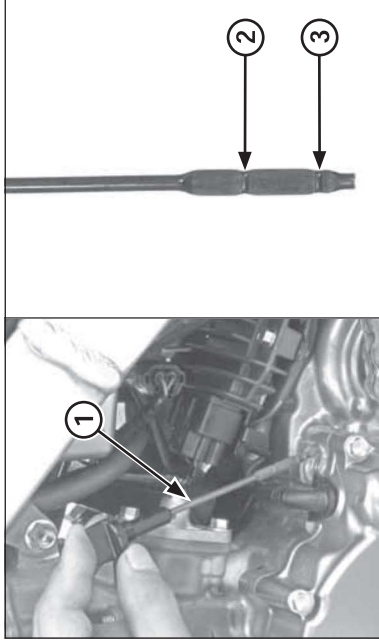

## Service and maintenance

- (1) OIL FILLER CAP/DIPSTICK
- (2) UPPER LEVEL LINE
- (3) LOWER LEVEL LINE

#### Oil Level Inspection

Start the engine and let it idle for a 3 minutes.  
Stop the engine and wait 3 minutes.  
Support the motorcycle upright on a level surface.

Remove the oil filler cap/dipstick on left crankcase and wipe the oil with a clean cloth.  
Insert the dipstick without screwing it in, remove it and check the oil level.