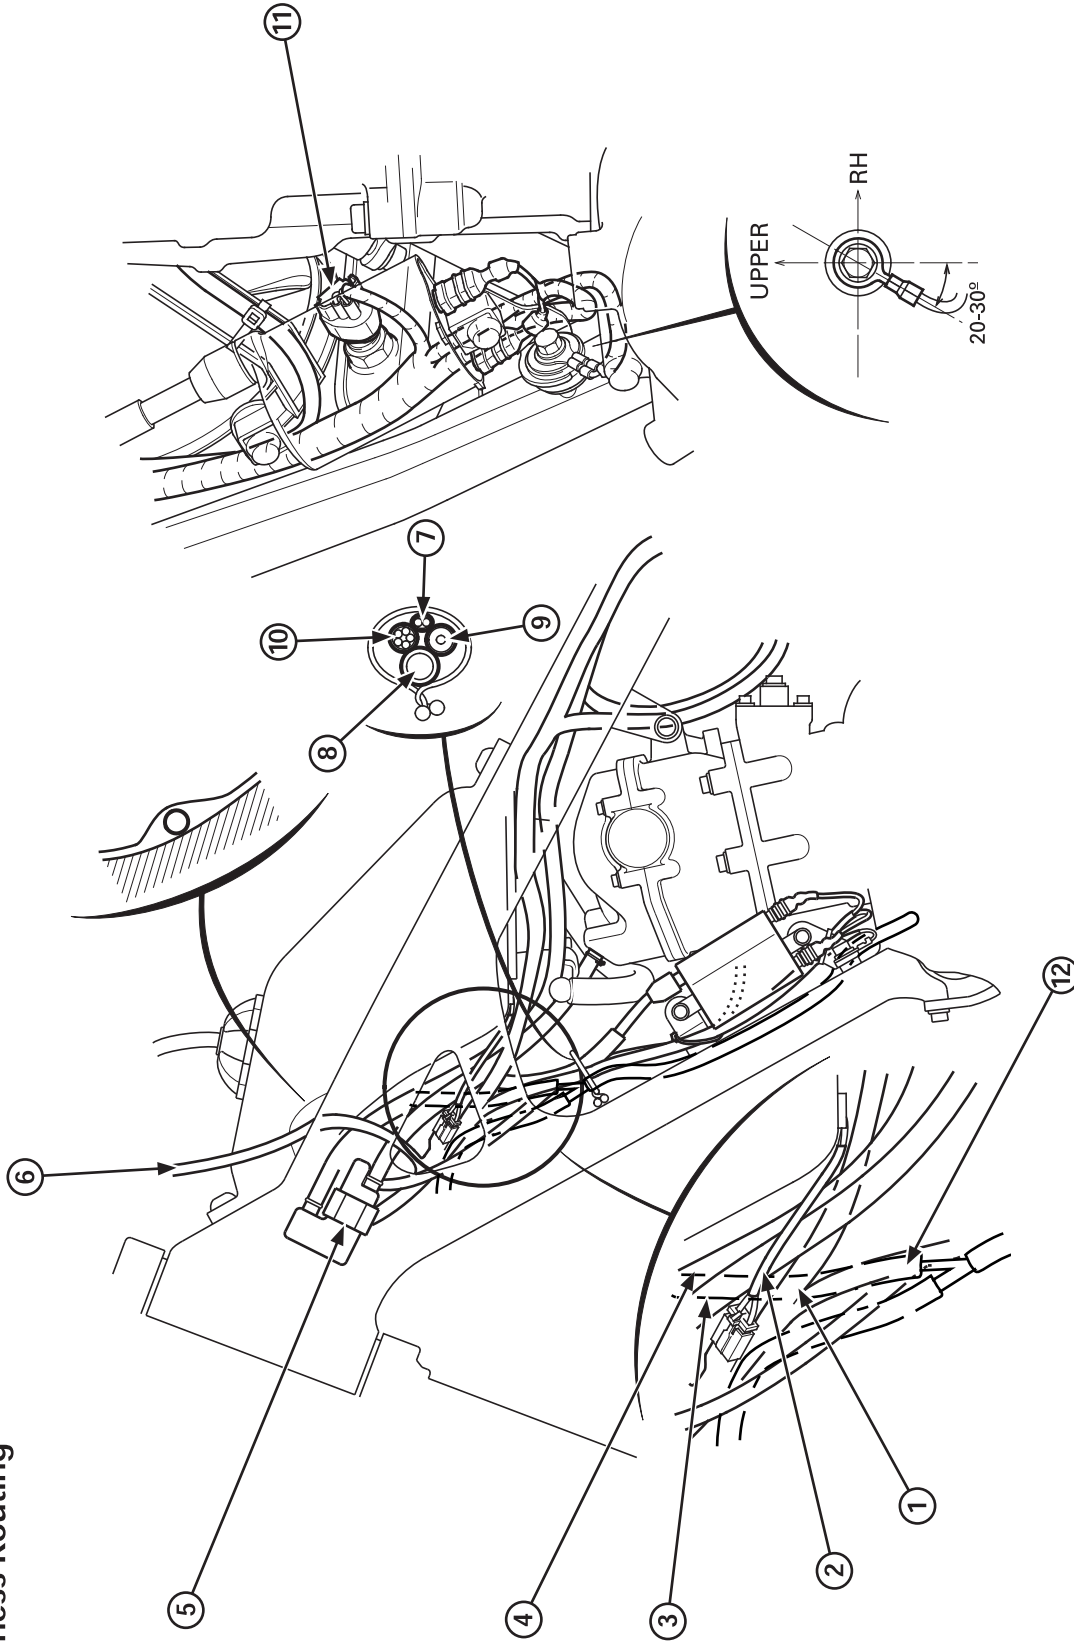

Service data

Cable & Harness Routing

- (1) MAIN WIRE HARNESS
- (2) FUEL PUMP WIRE
- (3) CYLINDER HEAD BREATHER HOSE
- (4) AIR FILTER BOX BREATHER HOSE
- (5) STORAGE TANK
- (6) ENGINE STOP SWITCH WIRE

- (7) FAN MOTOR WIRE
- (8) FUEL CAP BREATHER HOSE
- (9) SPARK PLUG WIRE
- (10) WIRE HARNESS (TO IGNITION COIL)
- (11) ECT SENSOR
- (12) FUEL TANK BREATHER HOSE