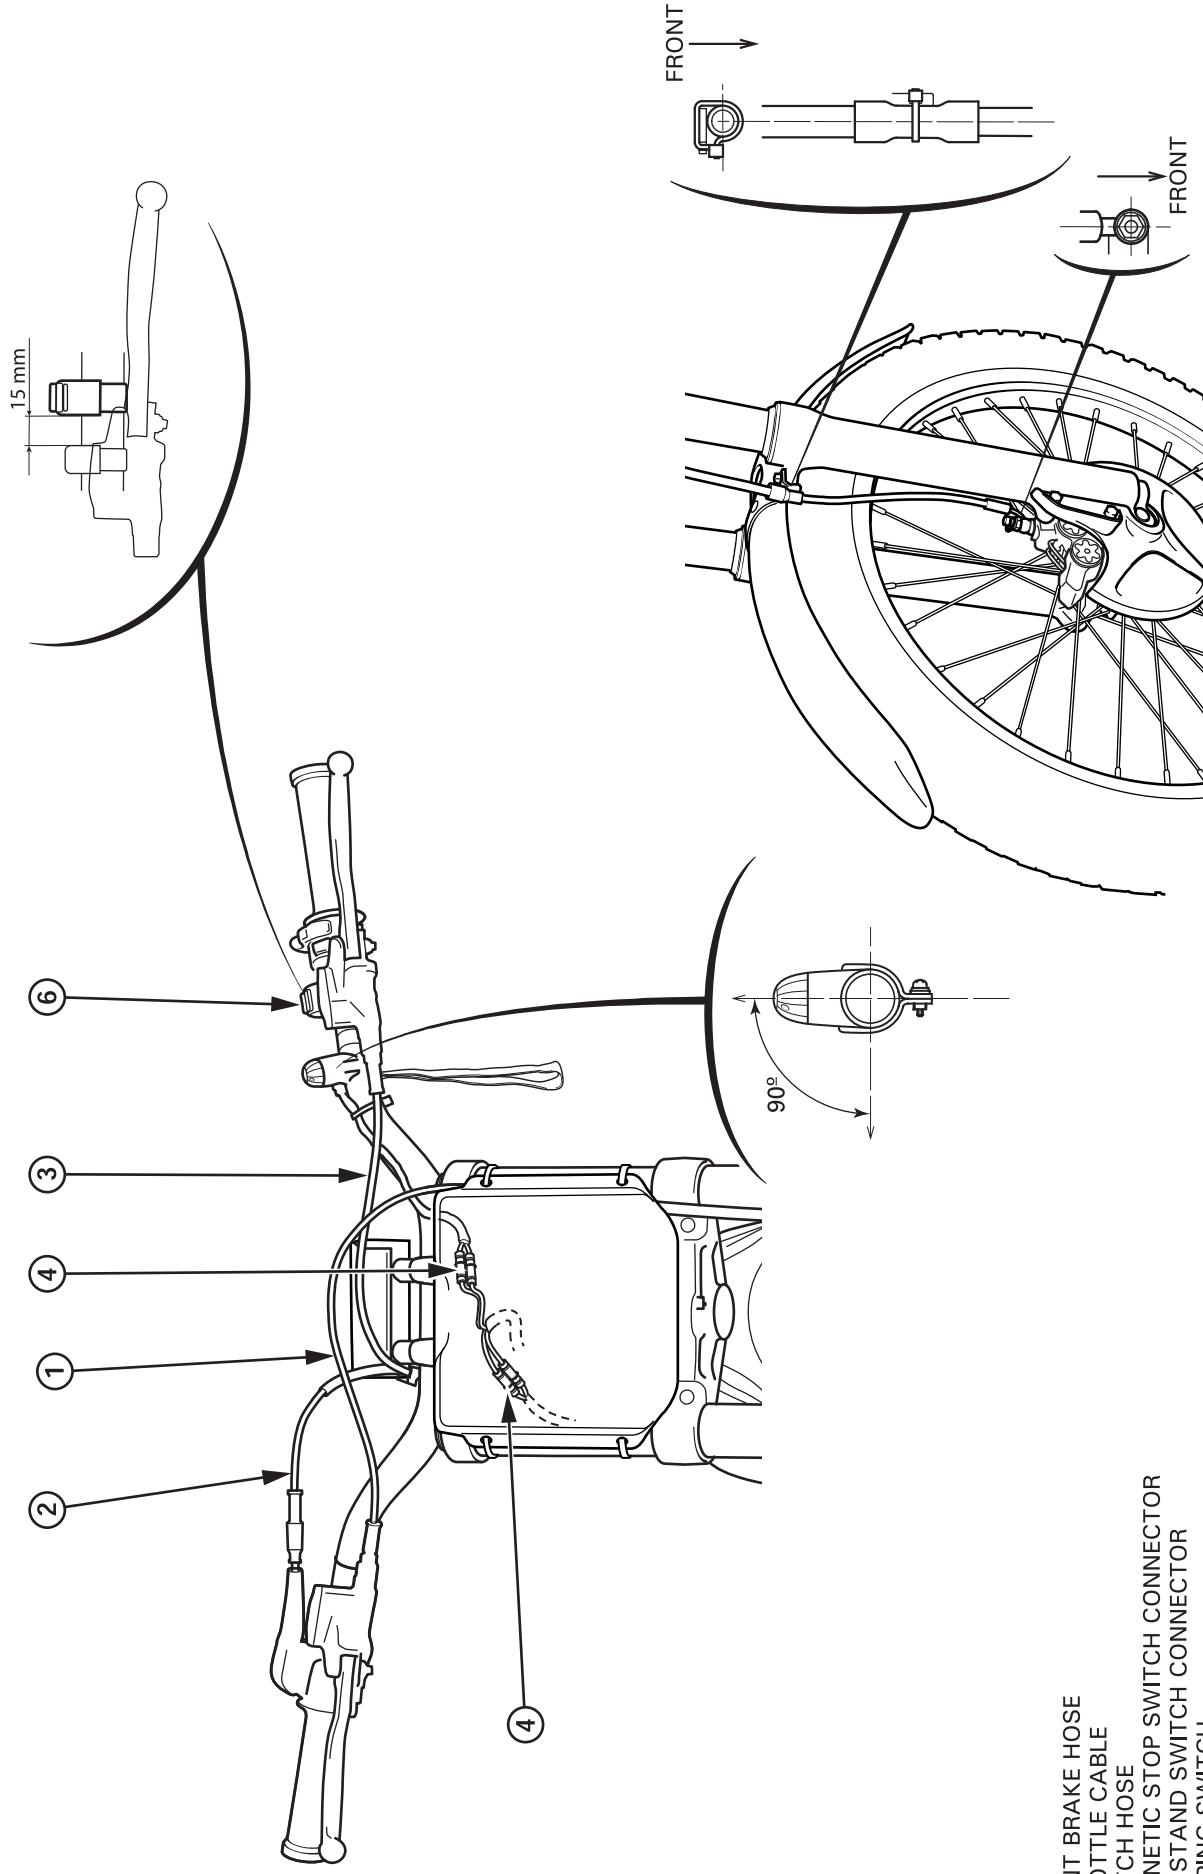

Service data

Cable & Harness Routing (4ED)

- (1) FRONT BRAKE HOSE
- (2) THROTTLE CABLE
- (3) CLUTCH HOSE
- (4) MAGNETIC STOP SWITCH CONNECTOR
- (5) SIDE STAND SWITCH CONNECTOR
- (6) MAPPING SWITCH