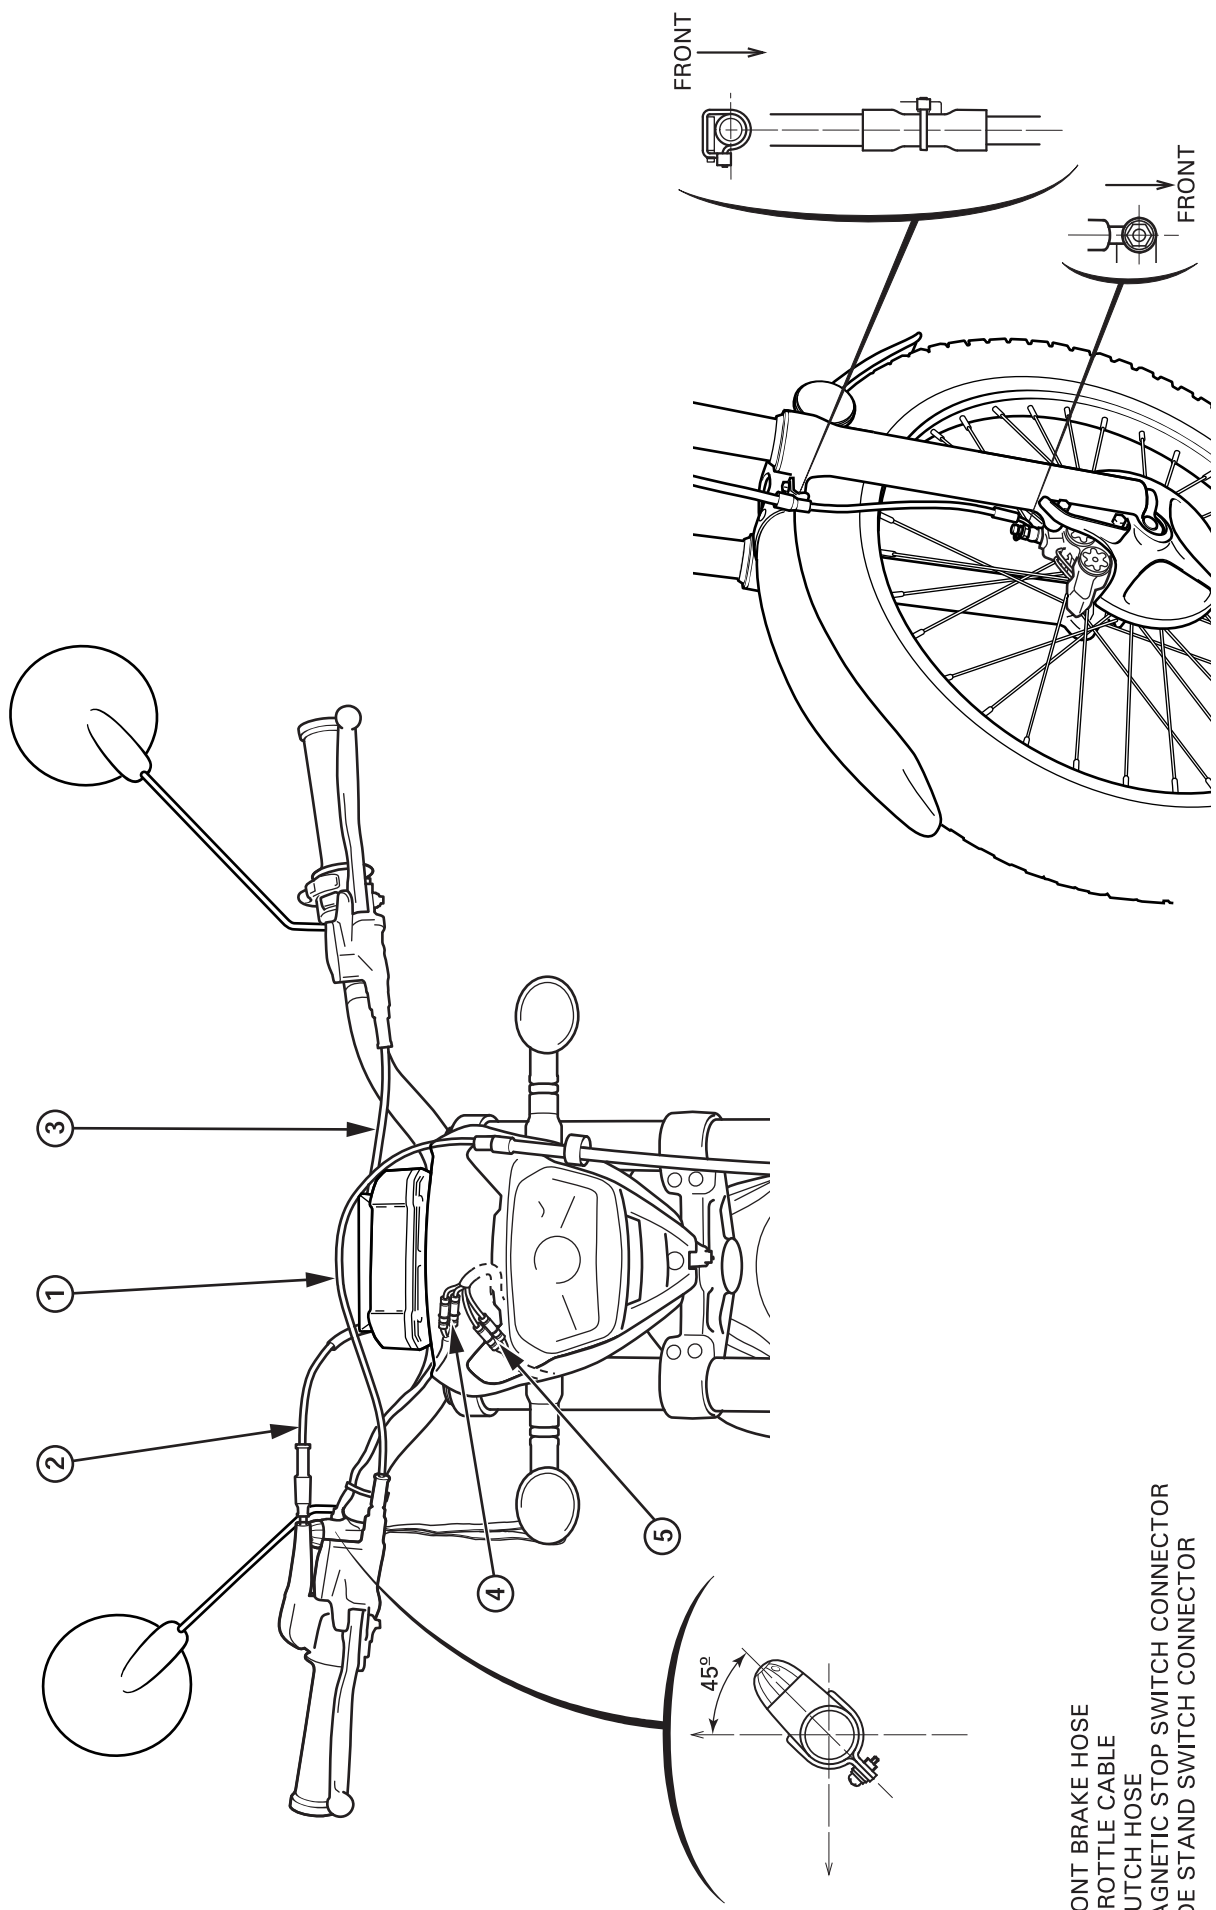

Cable & Harness Routing (2ED)

- (1) FRONT BRAKE HOSE
- (2) THROTTLE CABLE
- (3) CLUTCH HOSE
- (4) MAGNETIC STOP SWITCH CONNECTOR
- (5) SIDE STAND SWITCH CONNECTOR